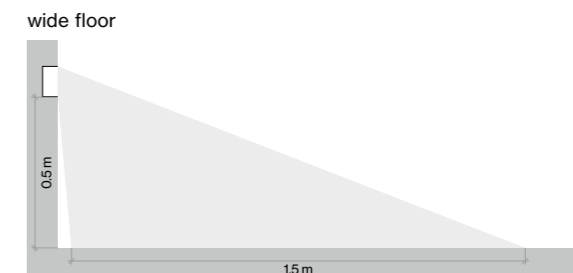

Planning information