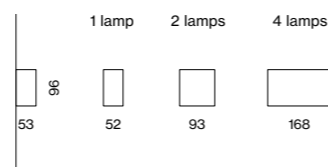

Types

Colours

Light distribution

ceiling washer