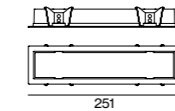

Accessories

MOUNTING SET WITH TRIM
for intermediate ceilings 2–25mm

TYPE	L-W-H (mm)	CUTOUT (mm)	ORDER CODE
L6	251-63-30	240-50	090-7L6020