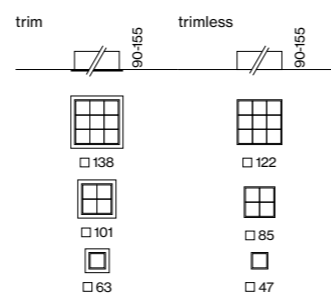

Types

Colours

Light optics / sensors