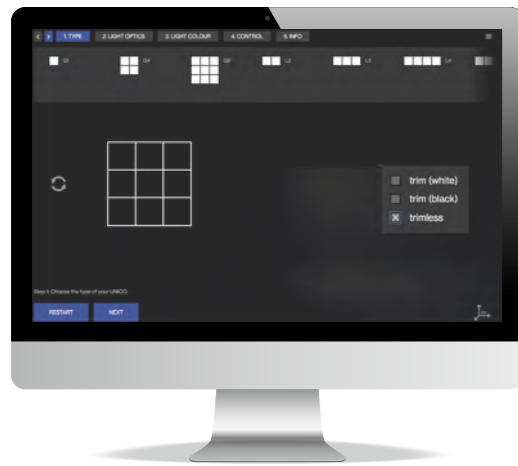

Create your own UNICO

unico.xal.com

EN XAL's UNICO is uniquely flexible. The luminaire offers a solution for every requirement. A UNICO can be flexibly assembled with eleven optics, two sensors and a selection of different light colours as well as Tunable White. XAL delivers this planning freedom with an intuitive online configurator. Solve concrete lighting concepts by creating a bespoke luminaire. unico.xal.com

DE Mit UNICO ist XAL ein Unikat in punkto Flexibilität gelungen. Für jede Anforderung bietet die Leuchte eine Lösung. Ein UNICO kann mit elf Optiken, zwei Sensoren und einer Auswahl verschiedener Lichtfarben sowie Tunable White flexibel zusammengestellt werden. Diese planerische Freiheit unterstützt XAL mit einem intuitiven Online-Konfigurator. Lösen Sie konkrete Beleuchtungskonzepte durch die flexible Zusammenstellung einer einzigartigen Leuchte: unico.xal.com

1. Define your shape