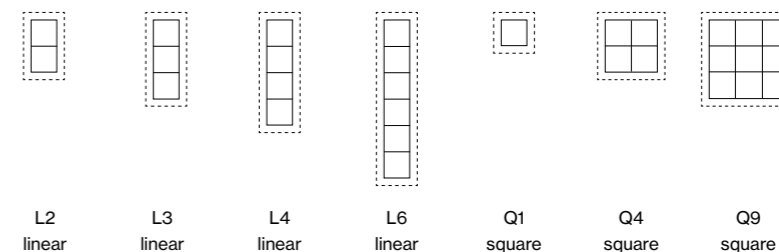

Shape the light

UNICO

EN With UNICO, XAL crafted a unique product built for flexibility. The luminaire offers a solution for every requirement and need. The luminaire can be shaped from five mounting options, seven shapes, eleven optics, two sensors, four colour temperatures and three control options. The intuitive UNICO configurator helps guide the flexible composition and selection of the different beam characteristics. A single luminaire has never offered this much planning freedom in professional lighting design.

DE Mit UNICO ist XAL ein Unikat in punkto Flexibilität gelungen. Die Leuchte bietet für jede Anforderung und jedes Bedürfnis eine Lösung. Aus fünf Montage-Optionen, sieben Formen, elf Optiken, zwei Sensoren, vier Farbtemperaturen und drei Steuerungsmöglichkeiten kann die Leuchte individuell kombiniert werden. Der intuitive UNICO Konfigurator unterstützt bei der flexiblen Zusammenstellung und der Auswahl der verschiedenen Abstrahlcharakteristiken. Mehr planerische Freiheit hat es bei der professionellen Lichtplanung mit einer einzigen Leuchte nie gegeben.

Types

Mountings

Light optics Sensors