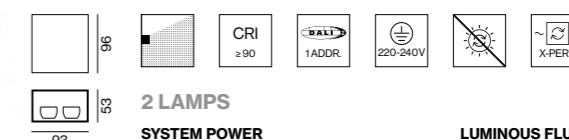

Options on request

COLOUR TEMPERATURE
tunable white 2700–5000 K
only available for 2 lamps and 4 lamps
DALI-2 DT8

UNICO wall surface

1 LAMP

SYSTEM POWER	LUMINOUS FLUX	ORDER CODE
5.9 W	240 lm	090-0L1:::T001