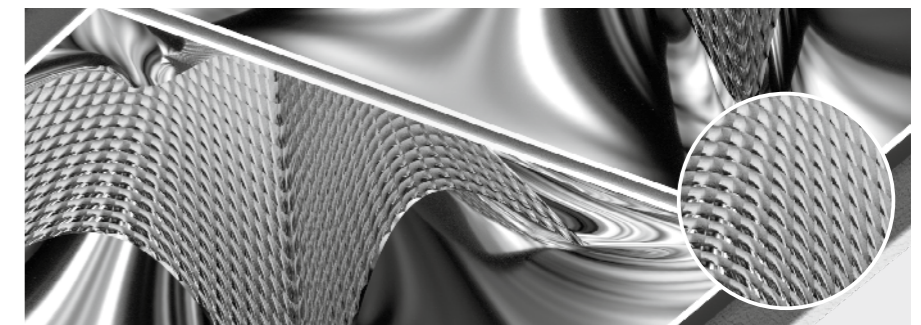

Precision cut-off

EN XAL Light optics deliver the latest development in the field of micro-faceted reflector technology. Architects and lighting planners have entirely new design options thanks to clearly defined contrasts and maximised efficiency. Compared with conventional optics, XAL Light optics offer, with the same beam angle, a clearly defined light cone break with minimal stray light at the edges.

DE Mit XAL Light optics bietet XAL die neueste Entwicklung auf dem Gebiet der mikro-facettierten Reflektortechnologie. Für ArchitektInnen und LichtplanerInnen ergeben sich dank klar definierter Kontraste bei gleichzeitig maximierter Effizienz völlig neue Gestaltungsmöglichkeiten. Verglichen mit konventionellen Optiken bieten XAL Light optics bei gleichem Abstrahlwinkel einen klar begrenzten Lichtkegelabriss mit wenig Streulicht im Randbereich.