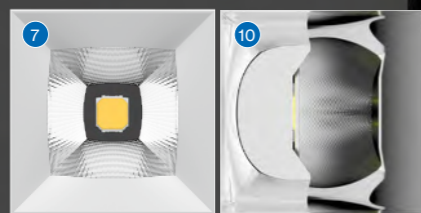

Q9 with trim