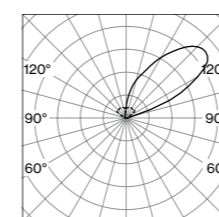

2 LAMPS

SYSTEM POWER	LUMINOUS FLUX	ORDER CODE
17.4 W	740 lm	090-0L2:::T001

4 LAMPS

SYSTEM POWER	LUMINOUS FLUX	ORDER CODE
30.0 W	1380 lm	090-0L4:::T001

Light distribution

microprismatic
direct/indirect power