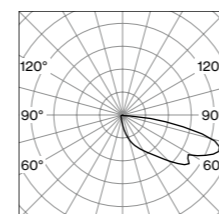

Light distribution

microprismatic direct/indirect power