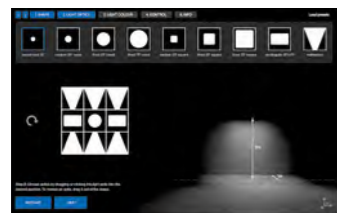

COLOUR TEMPERATURE

tunable white 2700–5000K	
--------------------------	--

DALI-2 DT8

LIGHT OPTIC COLOUR

gold reflector	
----------------	--

MOUNTING SET

acoustic soft ceilings	
------------------------	--

Product configurator