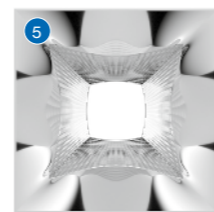

Q9 with trim