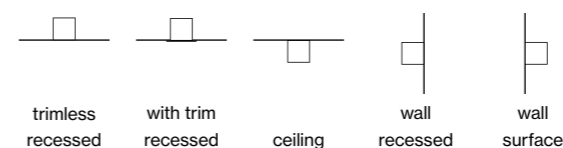

Shape the light

UNICO

EN With UNICO, XAL crafted a unique product built for flexibility. The luminaire offers a solution for every requirement and need. The luminaire can be shaped from five mounting options, seven shapes, eleven optics, two sensors, four colour temperatures and three control options. The intuitive UNICO configurator helps guide the flexible composition and selection of the different beam characteristics. A single luminaire has never offered this much planning freedom in professional lighting design.

DE Mit UNICO ist XAL ein Unikat in punkto Flexibilität gelungen. Die Leuchte bietet für jede Anforderung und jedes Bedürfnis eine Lösung. Aus fünf Montage-Optionen, sieben Formen, elf Optiken, zwei Sensoren, vier Farbtemperaturen und drei Steuerungsmöglichkeiten kann die Leuchte individuell kombiniert werden. Der intuitive UNICO Konfigurator unterstützt bei der flexiblen Zusammenstellung und der Auswahl der verschiedenen Abstrahlcharakteristiken. Mehr planerische Freiheit hat es bei der professionellen Lichtplanung mit einer einzigen Leuchte nie gegeben.

Types

Mountings

Light optics Sensors