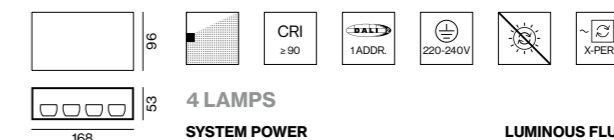

4 LAMPS

SYSTEM POWER	LUMINOUS FLUX	ORDER CODE
30.0 W	1380 lm	090-0L4:::T001