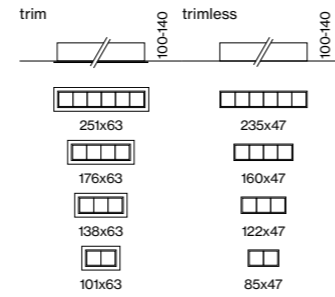

Types

Colours

Light optics