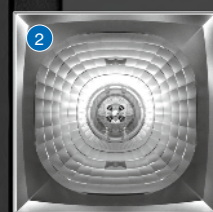

Q9 with trim