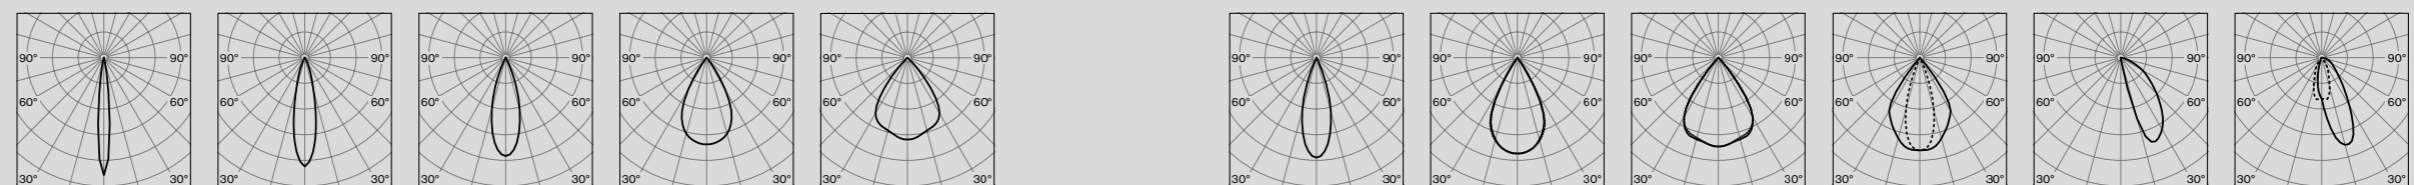

LIGHT DISTRIBUTION