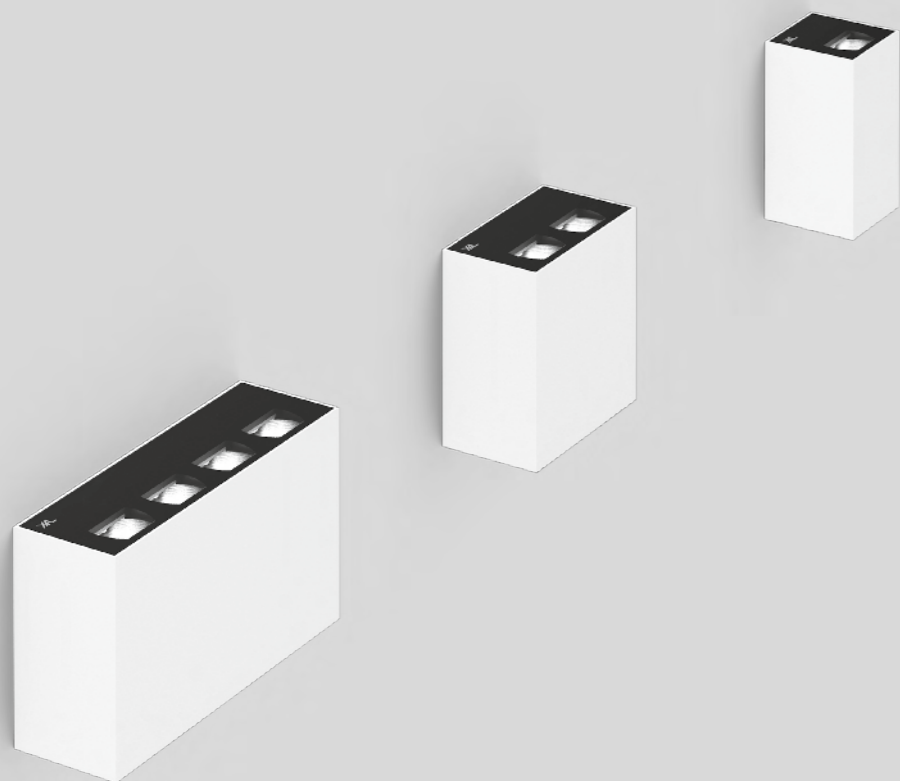

UNICO

wall surface

EN Rectangular wall surface mounted multi-uplight made of aluminium; equipped with one light inset (1 lamp) / two (2 lamps) / four (4 lamps) light insets; luminaire housing can be attached to mounting plate without tools by interlock; converter integrated into luminaire housing; surface powder coated; high-quality reflector with micro-faceted, aluminum-vaporised surface; homogeneous wall or ceiling illumination through uniform light distribution; energy-efficient high power LEDs with very good colour rendering; luminaire for through wiring