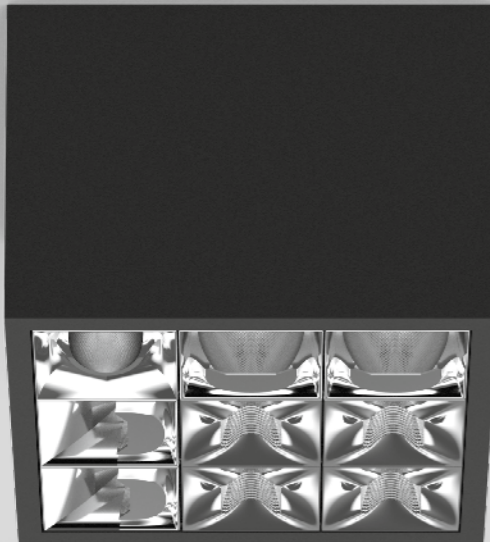

Babylon
 Den Haag, NL – by Studio Linse

reddot winner 2020

UNICO square

ceiling

EN Square surface mounted multi-downlight made of aluminium; equipped with one (Q1) / four (Q4) / nine (Q9) individually selectable or pre-specified, customised light element(s); luminaire housing can be attached to mounting plate without tools by interlock; converter integrated into luminaire housing; surface powder coated; high-quality reflector with micro-faceted, aluminum-vaporised surface; precise radiation characteristic with different symmetrical light distributions; or with asymmetric light distribution; energy-efficient high power LEDs with very good colour rendering; clank-free