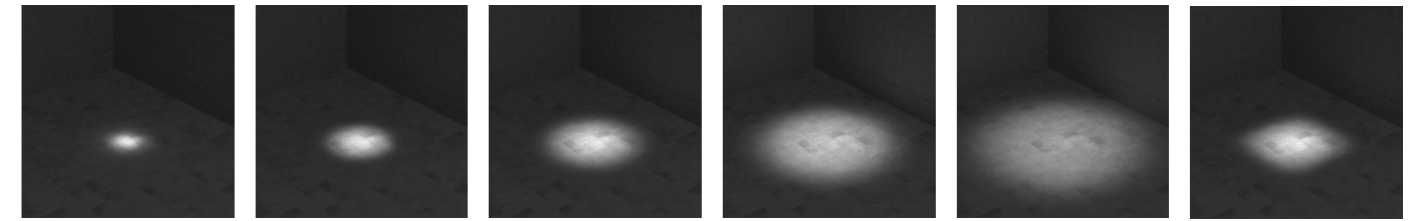

Q1 trimless

L3 trimless tunable white

Q9 with trim

11 light optics and 2 sensors

- 1 spot round
- 2 narrow medium round
- 3 medium round
- 4 flood round
- 5 wide flood round
- 6 medium square

- 7 flood square
- 8 wide flood square
- 9 rectangular
- 10 wallwasher
- 11 wallwasher floor