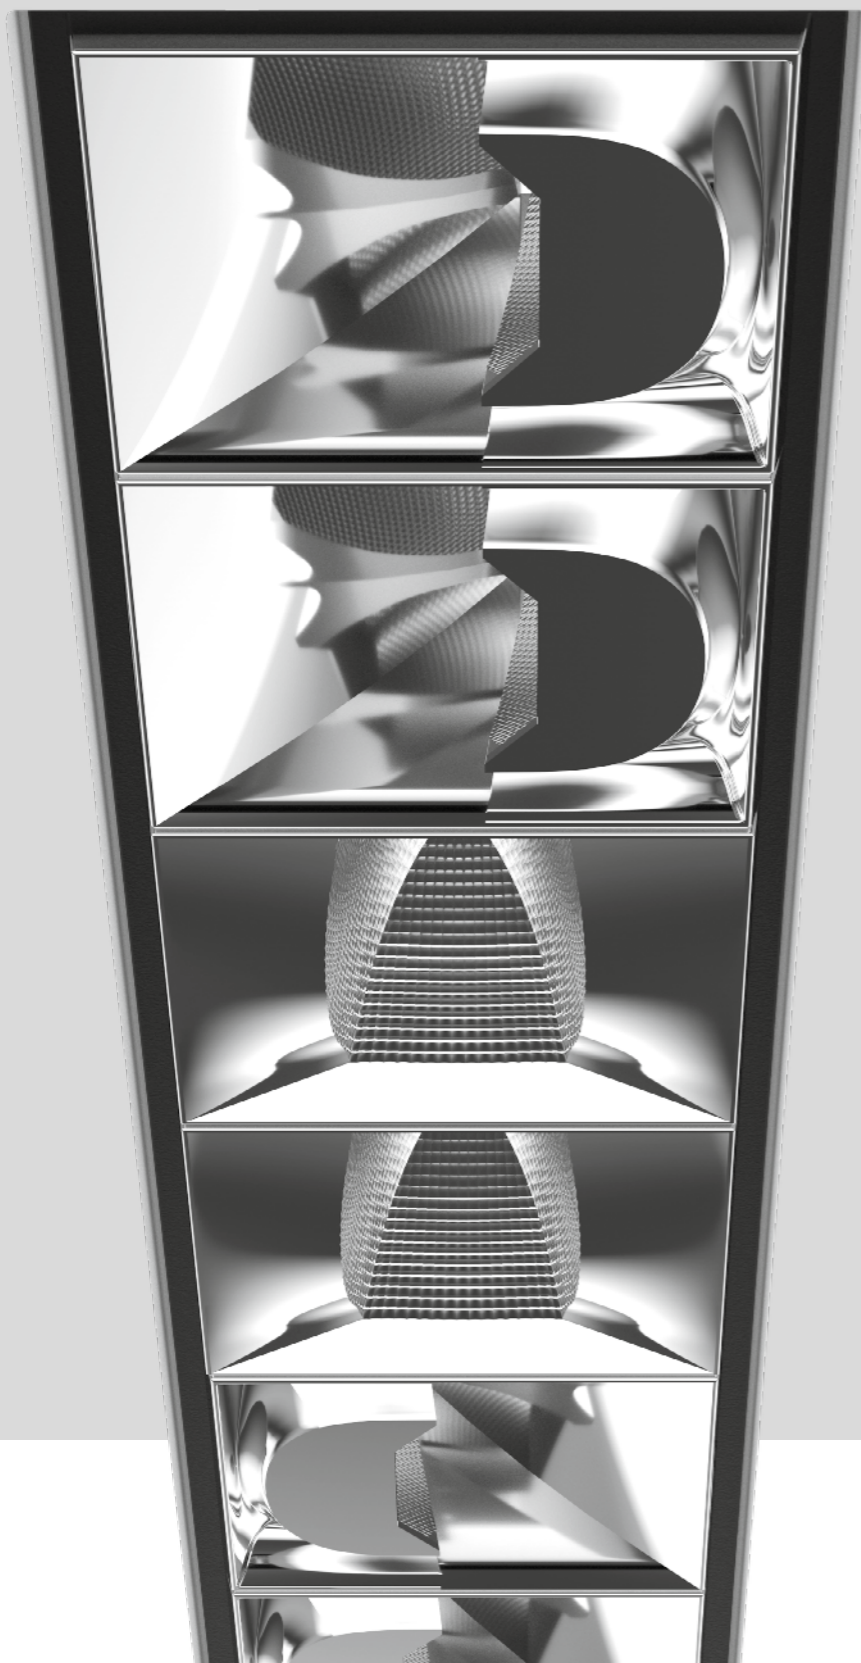

Shape the light

UNICO

EN With UNICO, XAL crafted a unique product built for flexibility. The luminaire offers a solution for every requirement and need. The luminaire can be shaped from five mounting options, seven shapes, eleven optics, two sensors, four colour temperatures and three control options. The intuitive UNICO configurator helps guide the flexible composition and selection of the different beam characteristics. A single luminaire has never offered this much planning freedom in professional lighting design.