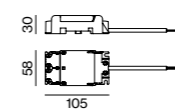

TYPE	L-W-H (mm)	CUTOUT (mm)	ORDER CODE
L6	251-63-30	240-50	090-7L6020

TRIMLESS MOUNTING SET
for installation in plasterboard ceilings 12.5/15/20/25mm

TYPE	L-W-H (mm)	CUTOUT (mm)	ORDER CODE
L6	238-50-47	240-50	090-7L60100