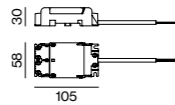

THROUGH WIRING CONNECTION BOX

TYPE	L-W-H (mm)	ORDER CODE
non DIM cable ø4–12mm	105-58-30	005-2531110
DALI cable ø4–12mm	105-58-30	005-2551110

Order options

COLOUR TEMPERATURE

2700K	4
3000K	5
4000K	6

CONTROL

non DIM	1
DALI-2	3

LIGHT OPTIC

spot round (UGR≤10)	K
narrow medium round (UGR≤10)	N
medium round (UGR≤10)	B
medium square (UGR≤10)	E
flood round (UGR≤16)	C
flood square (UGR≤19)	F
wide flood round	D
wide flood square	G

MATERIAL COLOUR

○ traffic white RAL 9016	W
● jet black RAL 9005	B

LIGHT OPTIC COLOUR

chrome reflector	0
black reflector*	B

*not available for spot round, narrow medium round and wallwasher

Options on request

COLOUR TEMPERATURE

tunable white 2700–5000K
DALI-2 DT8

LIGHT OPTIC COLOUR

gold reflector

MOUNTING SET

acoustic soft ceilings