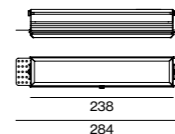

TYPE	L-W-H (mm)	CUTOUT (mm)	ORDER CODE
L6	251-63-30	240-50	090-7L6020

TRIMLESS MOUNTING SET
for installation in plasterboard ceilings 12.5/15/20/25mm

TYPE	L-W-H (mm)	CUTOUT (mm)	ORDER CODE
L6	238-50-47	240-50	090-7L60100