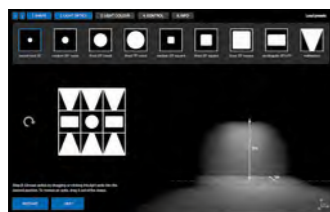

Options on request

COLOUR TEMPERATURE

tunable white 2700-5000K
DALI-2 DT8

LIGHT OPTIC COLOUR

gold reflector

Product configurator

Create your own UNICO PRO
unico.xal.com

Planning information